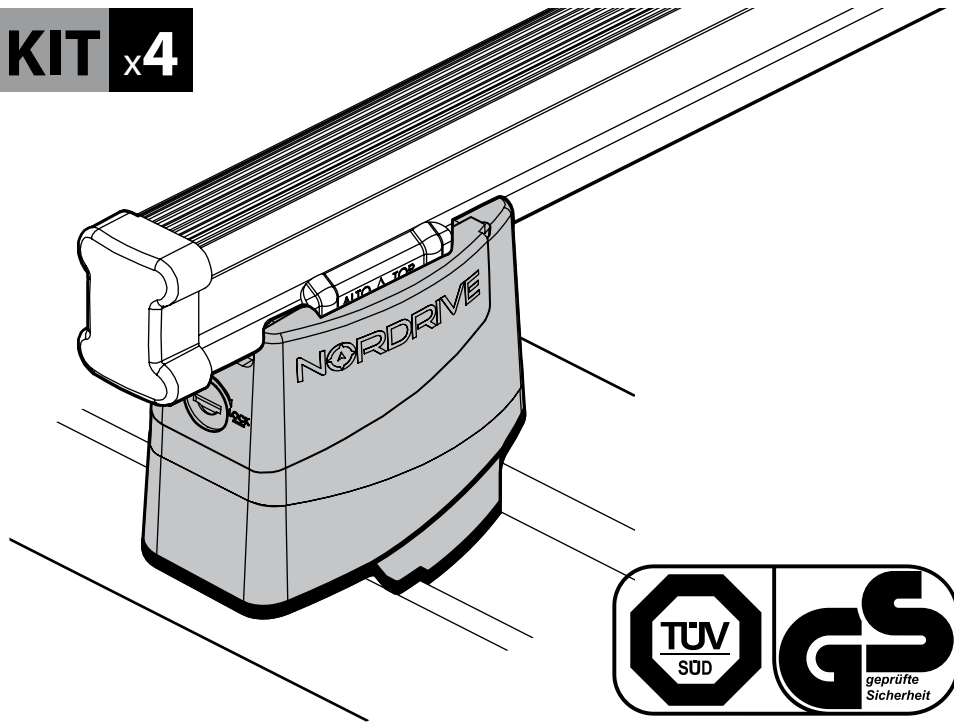

NORDRIVE KARGO SERIES

- ☐ ADATTO PER
- ☐ SUITABLE FOR
- ☐ INDIQUÉ POUR
- ☐ GEEIGNET FÜR
- ☐ ADECUADA PARA

A