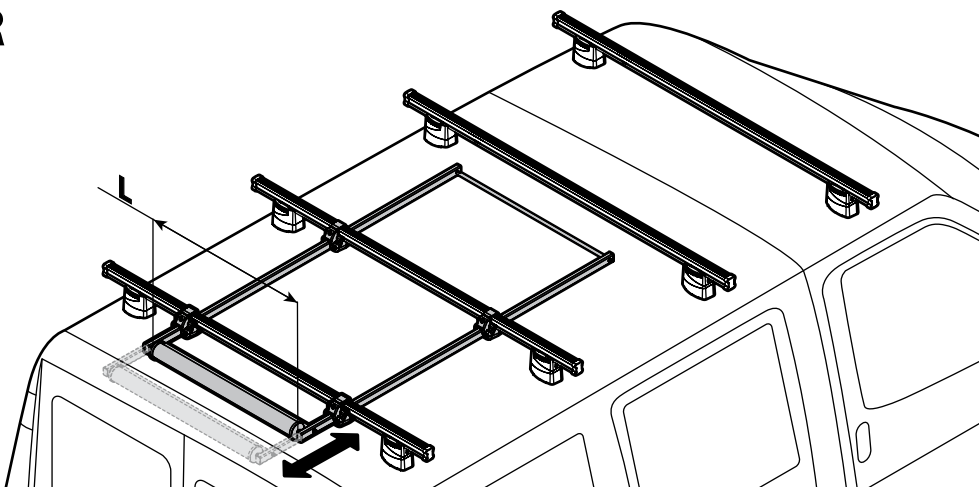

EXTENSION ROLLER

N11020 U-0 L = 64 cm

N11021 U-7 L = 96 cm

NORDRIVE®
TRANSPORT SOLUTIONS

NORDRIVE® is a registered trademark of
LAMPA S.p.A.
Via G. Rossa 53/55, 46019 Viadana (MN) ITALY
Tel. +39 0375 820700
UNI EN ISO 9001:2008 Certified Company
www.nordrive.it
www.lampa.it

91CA0371 r05