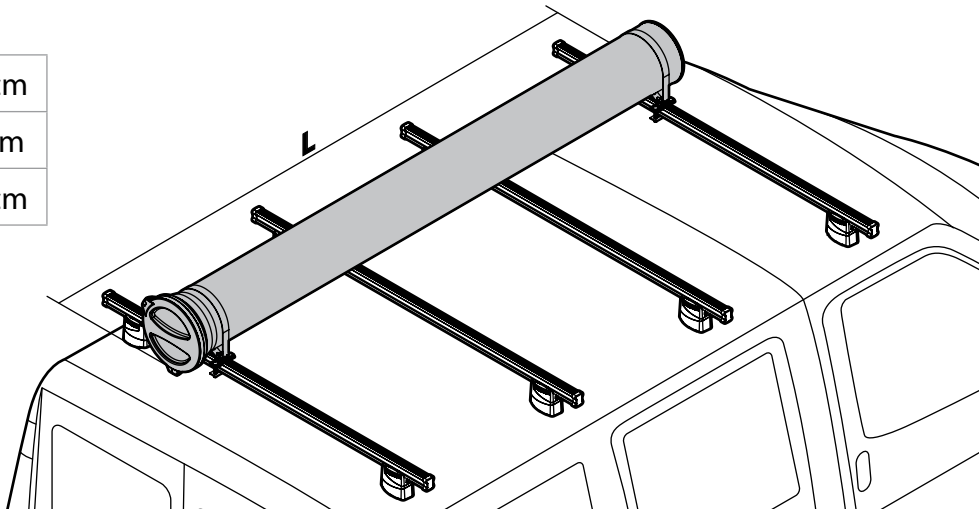

N11050 T200 L = 205 cm

N11051 T300 L = 305 cm

N11052 T400 L = 405 cm

LADDER HOLDER STRAPS

N11065 U-5

LADDER STEP ADAPTER

N11067 U-6

EXTENSION ROLLER