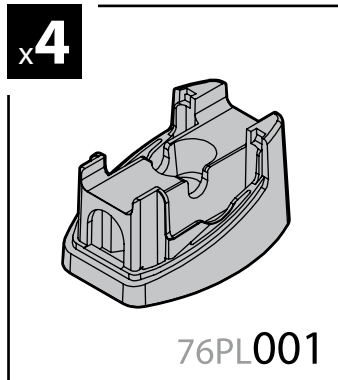

NORDRIVE®

TRANSPORT SOLUTIONS

Art. **N30152**