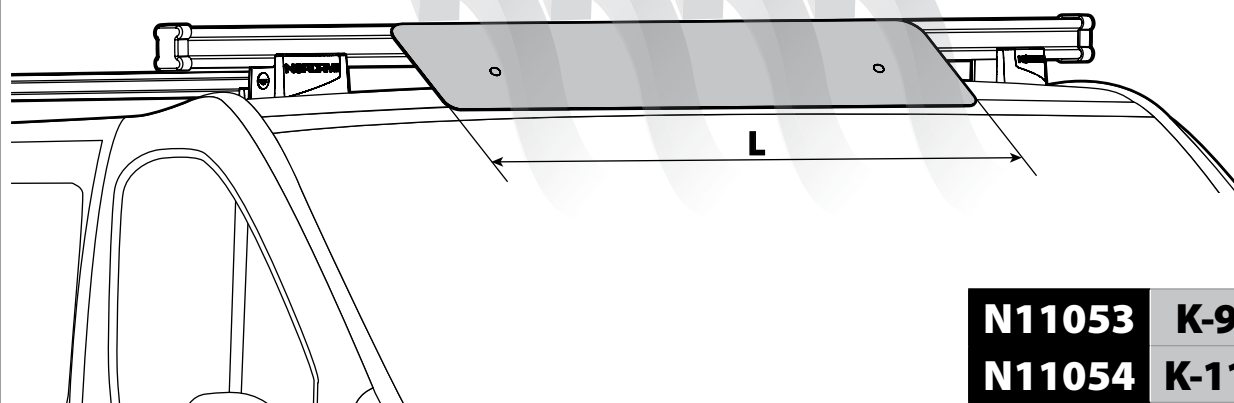

N11000	K-0	L = 64 cm
N11003	K-7	L = 96 cm

LOAD STOPS

N11001 K-1

LOAD STOPS

N11002 K-2

SPOILER

N11053	K-9	L = 95 cm
N11054	K-11	L = 110 cm

OPTIONALS PER / FOR / FÜR: